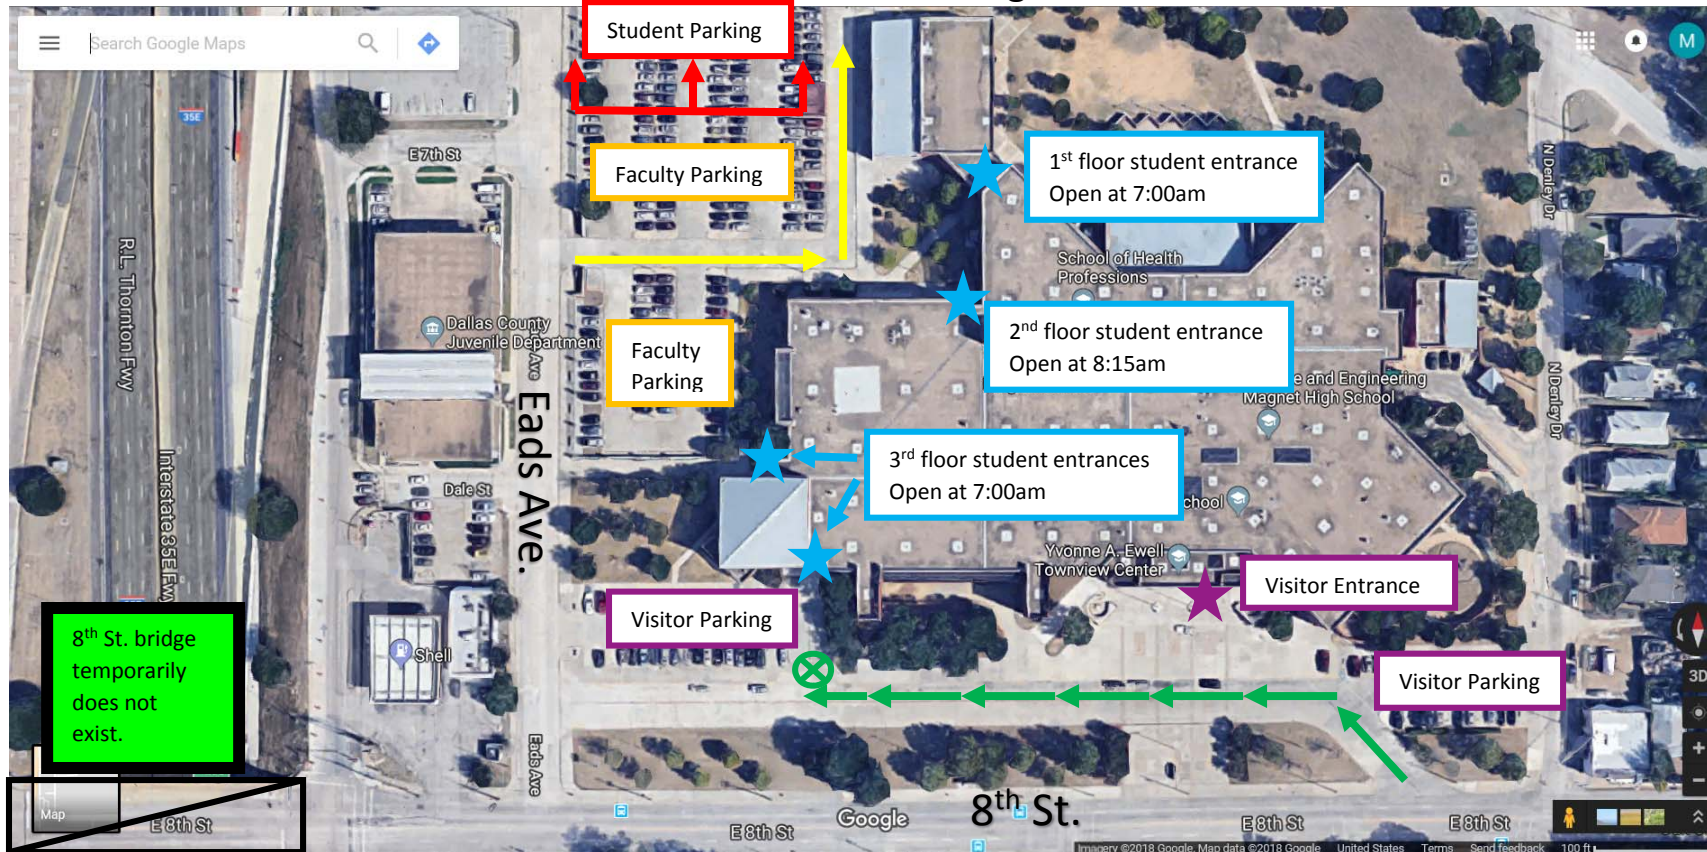

Townview Magnet Center – Morning Arrival Procedures

 Parent Drop off location is in the private front drive of the school, located off 8th St. Students should not exit the vehicle until they have reached the top of the hill. The student entrance is located on the 3rd floor near the theater.

 Student Parking is found north of the painted red line in the parking lot.

 Dallas Independent School Buses will drop off in the student parking lot.

 Three student entrances are open to receive students in the mornings.

1 st floor: Gym Door	7:00am – 9:10am
2 nd floor: Health Door	8:15am – 9:10am
3 rd floor: Theater Doors	7:00am – 9:10am

 Visitor Entrance is located at the front of the school off 8th St. All parents, community members, and district guests must sign in at the visitor entrance. Students will not be admitted through this door unless accompanied by a parent.